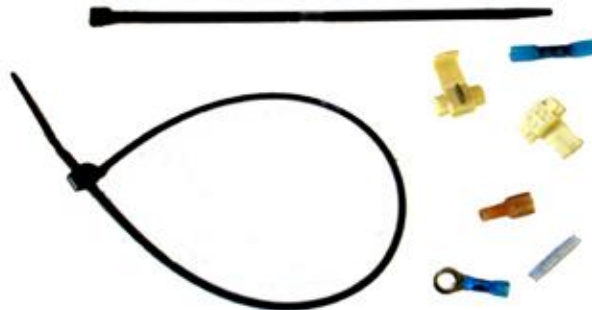

TRAILER PARTS PRICE LIST

JACKS:

Part Number:

VP-JK0001
VP-JK0002
VP-JK0003
VP-JK0004
VP-JK0005
VP-JK0006

VP-JK0007
VP-JK0008

VP-JK0009
VP-JK0010
VP-JK0011
VP-JK0012

Description:

850 LB. SWIVEL JACK (NO HARDWARE)
1200LB. FIXED SCREW JACK W/ CASTER
1200LB. FIXED SCREW JACK W/ FOOTPLATE
2500 LB. SQ. TUBE JACK, DROP LEG BOLT
2000 LB. A-FRAME SIDE WIND JACK ZINC
3000LB. A-FRAME JACK

CAP-JACK 2.25 ROUND EXPANDED HEAD
CAP-JACK 2.25 SQUARE

PULL PIN FOR JACK
CASTER 6" WHEEL
SQ. DROP LEG TUBE/FOOT PLATE
FOOT PLATE 2 1/4" FOR A-FRAME JACK

Lights & Wires

Part Number:

VP-LT0010
VP-LT0011
VP-LT0012
VP-LT0013
VP-LT0014

VP-LT0015
VP-LT0016
VP-LT0017
VP-LT0018

VP-LT0019
VP-LT0020

Description:

35' WISHBONE HARNESS
40' WISHBONE HARNESS
45' WISHBONE HARNESS
4' TRUNK HARNESS
12" JUMPER HARNESS

SCOTCH LOCKS
4" WIRE TIE
7 1/2" WIRE TIE
14" WIRE TIE