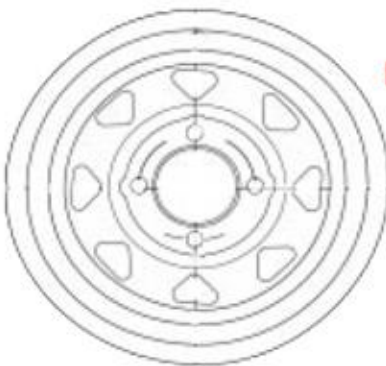

VP-SP0005
VP-SP0006
VP-SP0007
VP-SH0001
VP-SH0002
VP-SH0002
VP-SH0004

SHACKLES GALV
TIE PLATE 3 HOLE
AXLE PLATE 5 HOLE GALV. HD
EQUALIZER TRIANGLE BAR GALV.
SPRING HANGER FRONT GALV.
SPRING HANGER CENTER 2-PIECE GALV
SPRING HANGER REAR GALV.

SPARE MOUNTS

Part Number:

VP-SM0001
VP-SM0002
VP-SM0003
VP-SM0004
VP-SM0005
VP-SM0006
VP-SM0007
VP-SM0008

Description:

SPARE TIRE MOUNT U-BOLT
SPARE TIRE MOUNT 5 LUG PACKED SMALL
SPARE TIRE MOUNT 5 LUG PACKED BIG
SPARE TIRE MOUNT 6 LUG PACKED BIG
SPARE TIRE MOUNT 8 LUG PACKED BIG
SPARE TIRE MOUNT 5 LUG STRAIGHT
SPARE TIRE MOUNT 6 LUG STRAIGHT
SPARE TIRE MOUNT 8 LUG STRAIGHT

WHEELS

G
A
L
V
A
N
I
Z
E
D

Part Number

VP-GR0001
VP-GR0002
VP-GR0003
VP-GR0004
VP-GR0005
VP-GR0006

Description:

13"x4.5 4 or 5 LUG GALV SPOKE
14"x6 5 LUG GALV SPOKE
15"x6 5 LUG GALV SPOKE
15"x5 6 LUG GALV SPOKE
16"x6.75 8 LUG GALV SPOKE
16"x7 8 LUG GALV SPOKE

A
L
U
M
I
N
U
M

Part Number

VP-AR0001
VP-AR0002
VP-AR0003
VP-AR0004
VP-AR0005

Description:

14"x6 5 LUG ALUMINUM OUTLAW
14"x6 5 LUG ALUMINUM 5 STAR
15"x6 5 LUG ALUMINUM 5 STAR
15"x5 6 LUG ALUMINUM 5 STAR
16"x7 8 LUG ALUMINUM 5 STAR