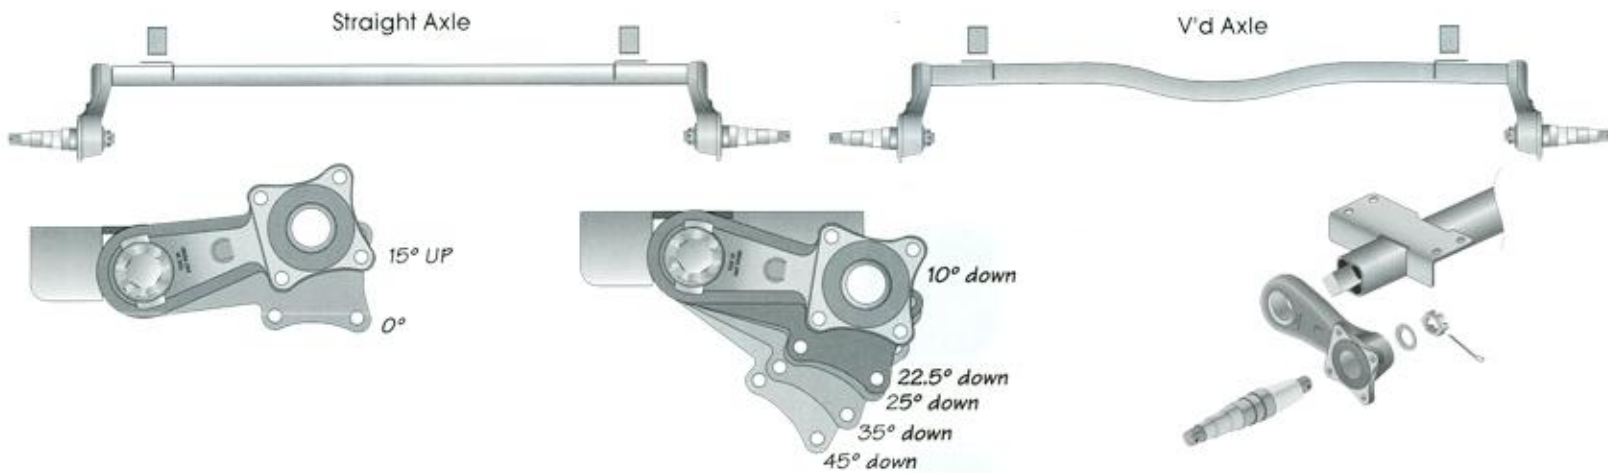

TRAILER PARTS PRICE LIST

Torsion Axle Specs:

Part Number:

Description:

VP-AX0007

Axle Only, 3500lbs for 5 Lug Hub & 85" Track & 72" Frame

VP-AX0008

Axle Only, 3500lbs for 5 Lug Hub & 93" Track & 80" Frame

VP-AX0009

Axle Only, 5200lbs for 6 Lug Hub & 87" Track & 72" Frame

VP-AX0010

Axle Only, 6000lbs for 8 Lug Hub & 94" Track & 80" Frame

VP-AX0011

Axle, 3500lbs 5 Lug Idler Hub Galv, 85" Track & 72" Frame

Axle, 3500lbs 5 Lug Idler Hub Galv, 93" Track & 80" Frame

Axle, 3500lbs 5 Lug Drum Hub E-Coat, 85" Track & 72" Frame

Axle, 3500lbs 5 Lug Drum Hub E-Coat, 93" Track & 80" Frame

Removeable Spindles:

Part Number:

Description:

VP-SD0001

Spindle, 3500lbs Removeable for 5 Lug (Grease)

VP-SD0002

Spindle, 6000lbs Removeable for 6 Lug (Grease)

BRAKES:

Drum Brake Flush Kit:

Part Number:

Description:

VP-FK0001

1/2" Clear PVC Tubing Per Foot